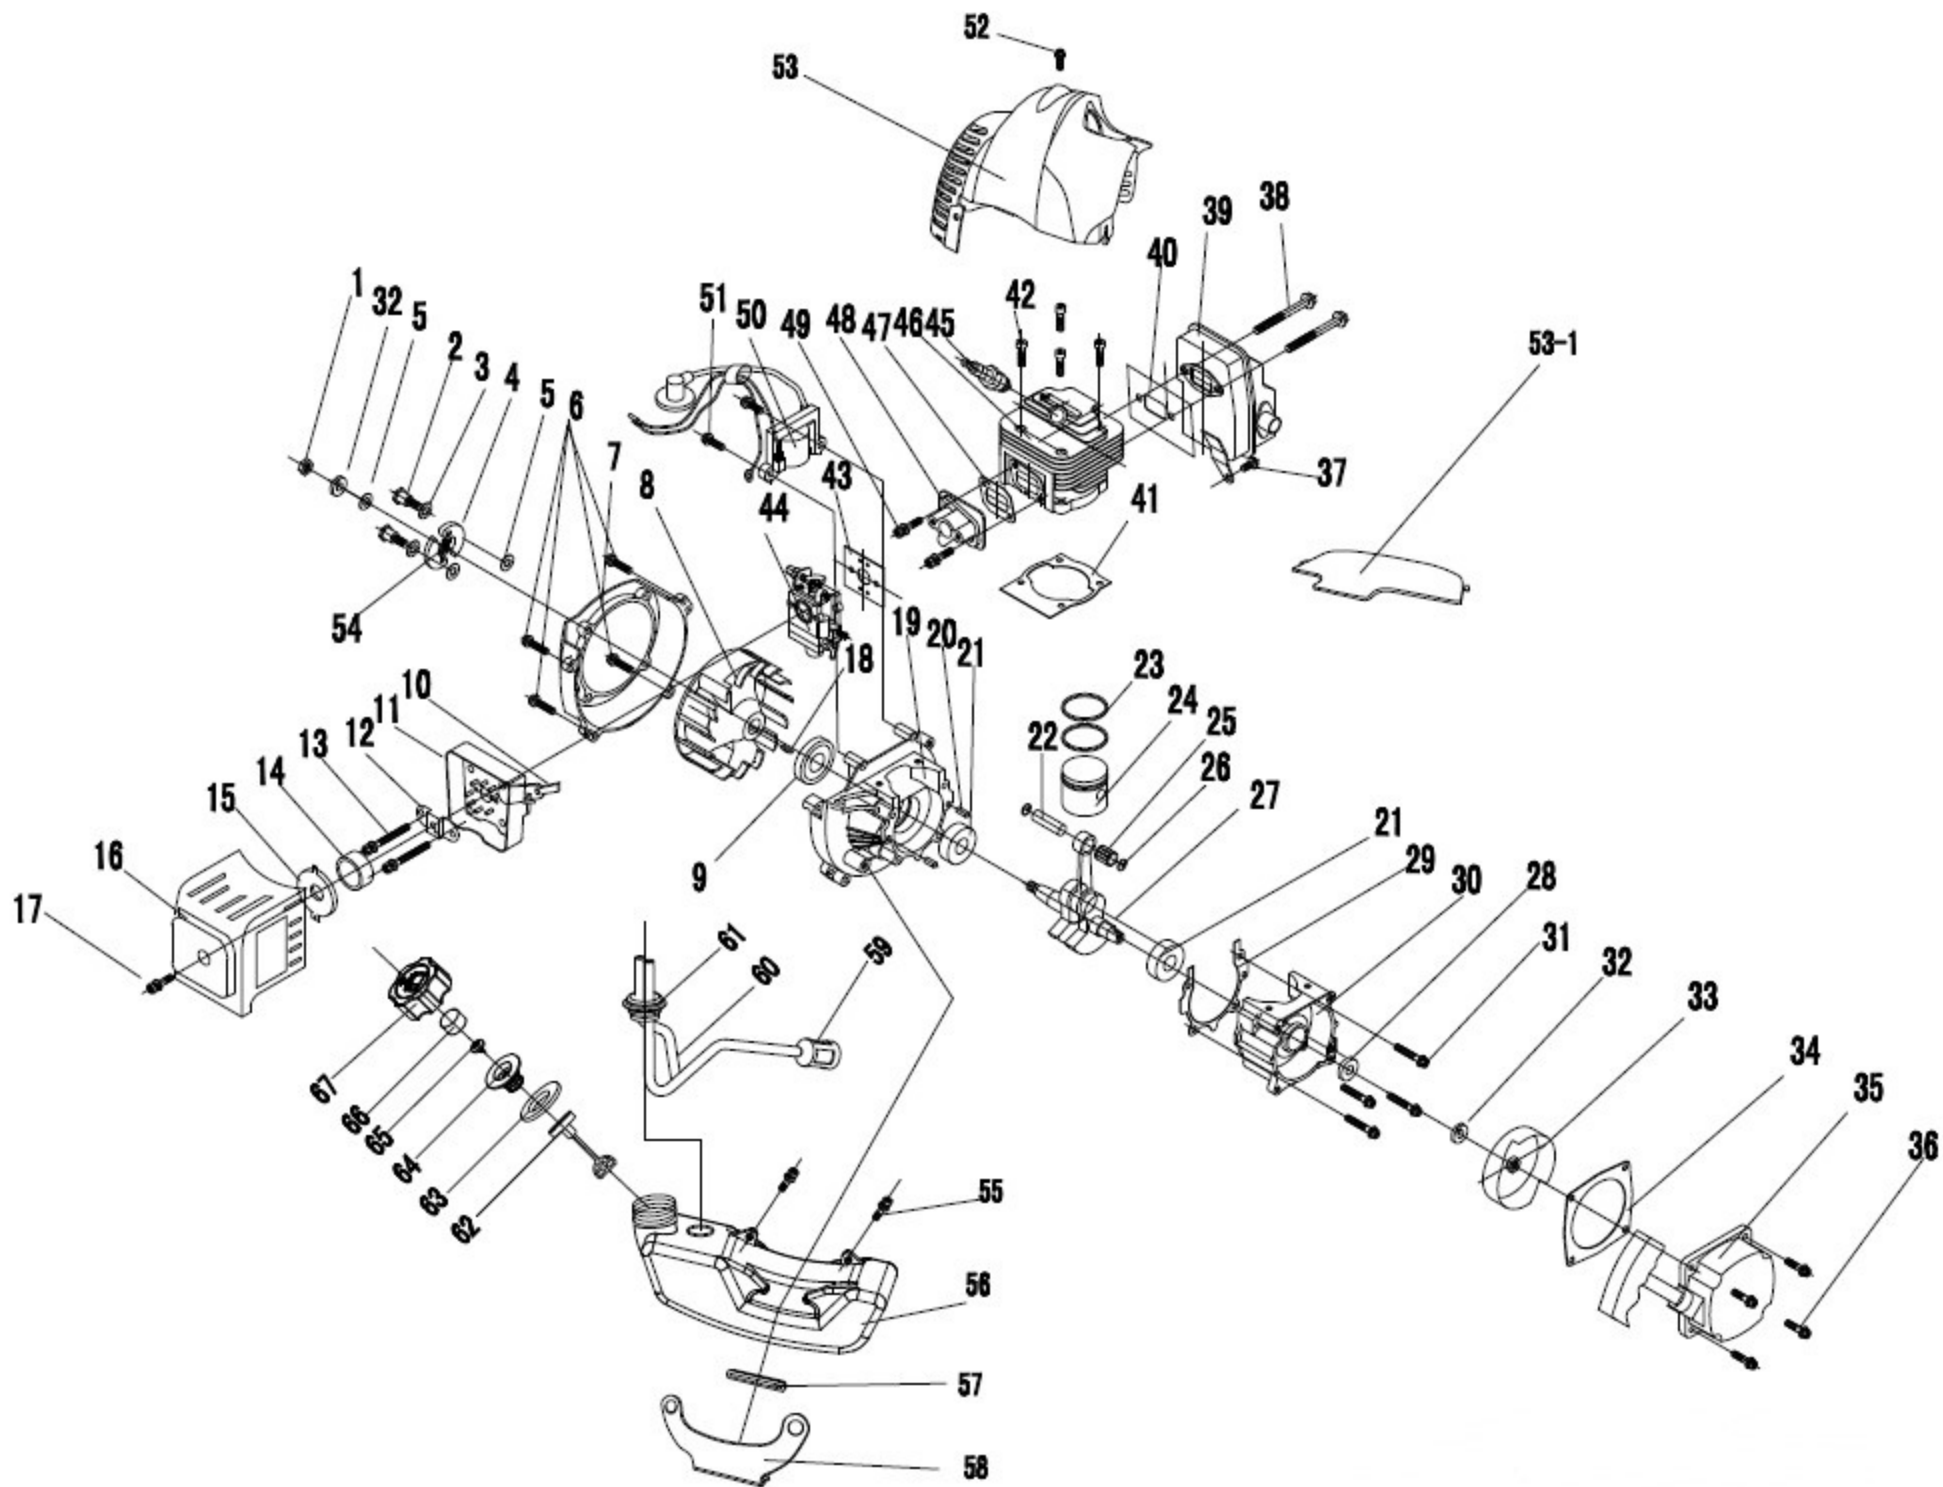

RPB 510, 517, 518 2021 Engine			
Pozice	Obj.číslo	Popis	Počet ks
1	BZ4AE08	Nut/Gb/T41-2000	1
2	BZ3HJEO0825	Bolt	2
3	BZ5CD1015	Washer/Gb7425-1987	2
4	2BC06910800	Shoe Clutch	2
5	BZ5AE081615	Washer/Gb/T97.1-2002	2
6	BZ3GJCM0525	Bolt/Gb/T70.1-2000	4
7	2BC12010102	Cover	1
8	2BC12080602	Rotor	1
9	BZ8BE301507	Oil Seal $\Phi 30 * \Phi 15 * 7$	1
10	2BC12910700	Lever Choke	1
11	2BC12910700	Body Ass'Y	1
12	2BC12910700	Plate	1
13	BZ3GJEO0555	Screw/Gb/T70.1-2000	2
14	2BC12910700	Element	1
15	2BC12910700	Plate	1
16	2BC12910700	Cover Ass'Y	1
17	BZ3BJCM0516	Screw/Gb/T818-2000	1
18	BZ9BA130305	Key/Gb1099-1979	1
19	2BC12010205	Crankcase Left	1
20	BZ1CA000510	Pin/Gb/T119.1-2000	2
21	BZ7AF6202	Bearing/Gb/T276-1994	1
22	2BC12022101	Pin	1
23	2BC12081901	Ring	2
24	2BC12080101	Piston	1
25	BZ7CH101416	Bearing/Jb/T7918-1997	1
26	2BC12021401	Ring	2
27	2BC12910300	Crank Shaft	1
28	BZ8BE221207	Oil Seal $\Phi 12 * \Phi 22 * 7$	1
29	2BC12081801	Gasket Case	1
30	2BC12010206	Crankcase Right	1
31	BZ3GJEO0535	Screw/Gb/T70.1-2000	4
32	BZ5BC0813	Washer/Gb93-1987	2
33	2BC06020401	Fulley	1
34	2BC06021501	Gasket	1
35	2BC06910400	Reciol Ass'Y	1
36	BZ3GJCM0520	Screw/Gb/T70.1-2000	4
37	BZ3BJCM0516	Screw/Gb/T818-2000	1
38	BZ3GJEN0655	Bolt/Gb/T70.1-2000	2
39	2BC12081401	Muffler Ass'Y	1
40	2BC12081805	Plate	1
41	2BC12081802	Gasket Base	1
42	BZ3GJEO0520	Bolt/Gb/T70.1-2000	4
43	2BC12081804	Plate	1
44	2BC12080301	Carburetor	1
45	2BC06080701	Spark Plug	1
46	2BC12080201	Cylinder	1
47	2BC12081803	Gasket Insulator	1