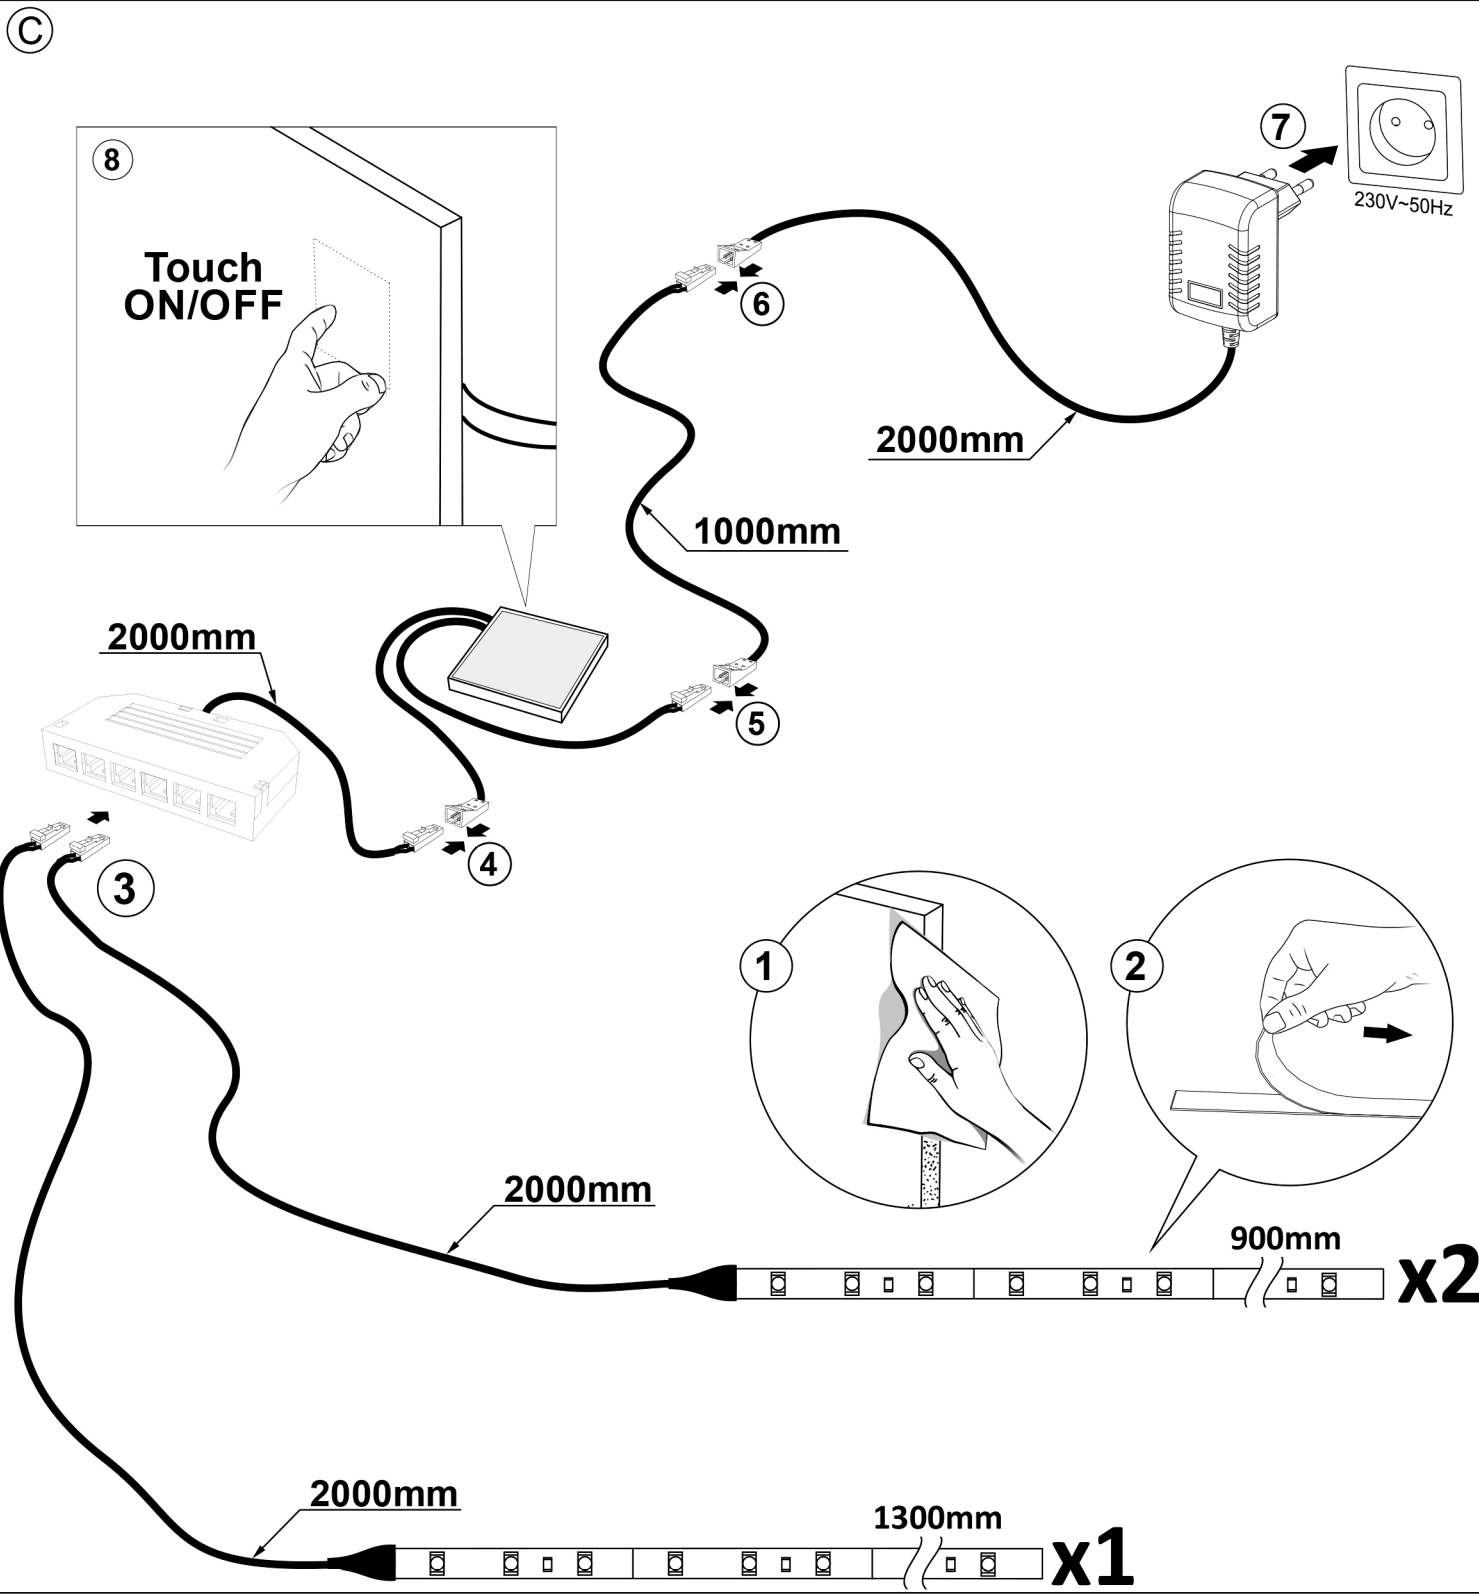

IX

X

XI

LED SET 3 TAPE (2x900+1300) MODEL 3

	4200K	ON/OFF 15 000		30 000h		<1s			L=900 L=1300
	1830 lm		A	INPUT: 100-240V~50/60Hz OUTPUT: 12VDC LED: U _M :12VDC I _M :1,2A P _M :14,1W					
	kWh/1000h	15,5							