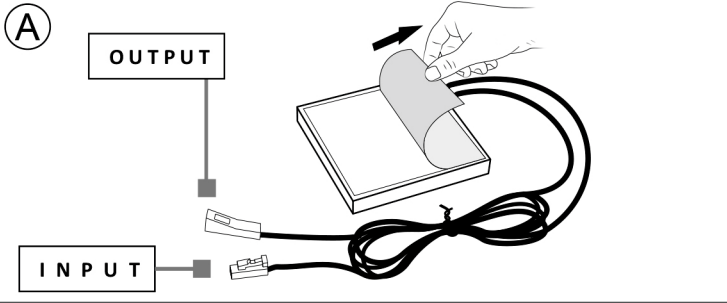

IX

X

XI

LED SET 3 TAPE (2x900+1300) MODEL 3

	4200K	ON/OFF 15 000		30 000h		<1s			L=900 L=1300
	1830 lm		A	INPUT: 100-240V~50/60Hz OUTPUT: 12VDC LED: U _M :12VDC I _M :1,2A P _M :14,1W					
	kWh/1000h	15,5							